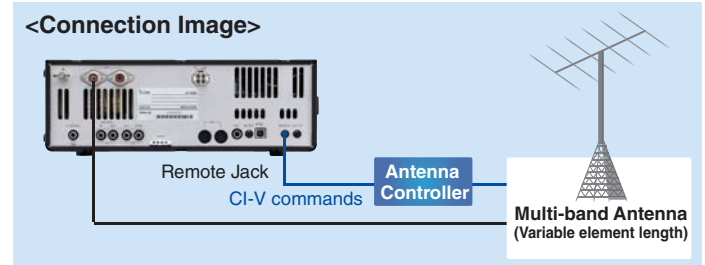

Logging Software Commands

Commands are added to record the transceiver's Main and Sub band frequencies, modes and filter and data settings in Dualwatch or Split operation. These commands can be used via the remote jack (CI-V) or USB connector for logging operations.

* Compatible 3rd party logging software required.