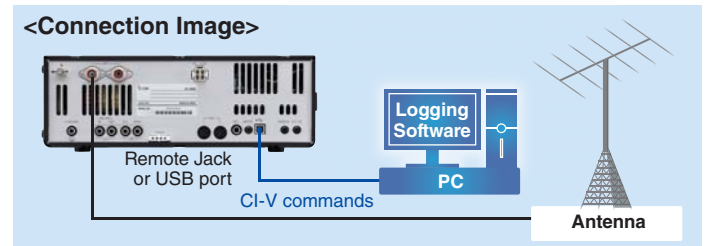

Other New Commands

- RIT and Δ TX setting commands
- Wake-up function from the standby mode via the remote jack (CI-V)

HF/50MHz TRANSCEIVER
IC-7600 UPGRADE MODEL

For IC-7600 owners, the latest firmware can be download free from:
<http://www.icom.co.jp/world/support/index.html>

Icom, Icom Inc. and Icom logo are registered trademarks of Icom Incorporated (Japan) in Japan, the United States, the United Kingdom, Germany, France, Spain, Russia, Australia, New Zealand and/or other countries.

Icom Inc. 1-1-32, Kami-minami, Hirano-Ku, Osaka 547-0003, Japan Phone: +81 (06) 6793 5302 Fax: +81 (06) 6793 0013 www.icom.co.jp/world **Count on us!**

Icom America Inc.
12421 Willows Road NE,
Kirkland, WA 98034, U.S.A.
Phone: +1 (425) 454-8155
Fax: +1 (425) 454-1509
E-mail: sales@icomamerica.com
URL: <http://www.icomamerica.com>

Icom (Europe) GmbH
Communication Equipment
Auf der Krautweide 24
65812 Bad Soden am Taunus, Germany
Phone: +49 (6196) 76685-0
Fax: +49 (6196) 76685-50
E-mail: info@icomeurope.com
URL: <http://www.icomeurope.com>

Icom France s.a.s.
Zac de la Plaine,
1 Rue Brindejonc des Moulinais, BP 45804,
31505 Toulouse Cedex 5, France
Phone: +33 (5) 61 36 03 03
Fax: +33 (5) 61 36 03 00
E-mail: icom@icom-france.com
URL: <http://www.icom-france.com>

Asia Icom Inc.
6F No. 68, Sec. 1 Cheng-Teh Road,
Taipei, Taiwan, R.O.C.
Phone: +886 (02) 2559 1899
Fax: +886 (02) 2559 1874
E-mail: sales@asia-icom.com
URL: <http://www.asia-icom.com>

Your local distributor/dealer:

hamTECH
Naše kontaktné údaje:

SOUND DESIGN s.r.o.
Pribišova 19/A
841 05 Bratislava

Telefón: +421 2 65 45 65 45
Mobil +421 918 246 789
Email: hamtech@hamtech.sk
Web: www.hamtech.sk

Icom Canada
Glenwood Centre #150-6165
Highway 17A, Delta, B.C.,
V4K 5B8, Canada
Phone: +1 (604) 952-4266
Fax: +1 (604) 952-0090
E-mail: info@icomcanada.com
URL: <http://www.icomcanada.com>

Icom Spain S.L.
Ctra. Rubi, No. 88 "Edificio Can Castanyer"
Bajos A 08174, Sant Cugat del Valles,
Barcelona, Spain
Phone: +34 (93) 590 26 70
Fax: +34 (93) 589 04 46
E-mail: icom@icomspain.com
URL: <http://www.icomspain.com>

Icom (Australia) Pty. Ltd.
Unit 1 / 103 Garden Road,
Clayton, VIC 3168 Australia
Phone: +61 (03) 9549 7500
Fax: +61 (03) 9549 7505
E-mail: sales@icom.net.au
URL: <http://www.icom.net.au>

Shanghai Icom Ltd.
No.101, Building 9, Caifuxingyuan Park,
No.188 Maoting Road, Chedun Town,
Songjiang District, Shanghai, 201611, China
Phone: +86 (021) 6153 2768
Fax: +86 (021) 5765 9987
E-mail: bjicom@bjicom.com
URL: <http://www.bjicom.com>

Icom Brazil
Rua Itororó, 444 Padre Eustáquio
Belo Horizonte MG,
CEP: 30720-450, Brazil
Phone: +55 (31) 3582 8847
Fax: +55 (31) 3582 8987
E-mail: sales@icombrasil.com

Icom (UK) Ltd.
Blacksole House, Altra Park,
Herne Bay, Kent, CT6 6GZ, U.K.
Phone: +44 (0) 1227 741741
Fax: +44 (0) 1227 741742
E-mail: info@icomuk.co.uk
URL: <http://www.icomuk.co.uk>