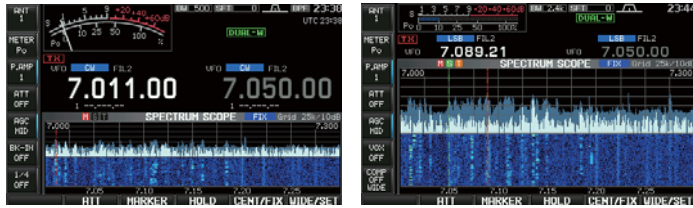

## Enhanced Functions and Features

**Spectrum Waterfall Display Function  
for More Detailed Spectrum Analysis**

**Mouse Operation  
Provides "Click-and-Listen" Control**

**Audio Peak Filter AF Level Setting  
Effective for Weak CW Signals**

**TX Delay Function  
to Control an External Linear Amplifier**

**New CI-V Commands Link with  
External Antenna Controller and Logging Software**

**New Functions are a Free Download  
for All Existing IC-7600 Owners**

## Spectrum Waterfall Display Function

The waterfall display captures signal strengths over time. This allows you to see weak signals that may not be apparent on a normal spectrum scope. The combination of the spectrum and waterfall screens give you a better view of weaker signals as band conditions change.